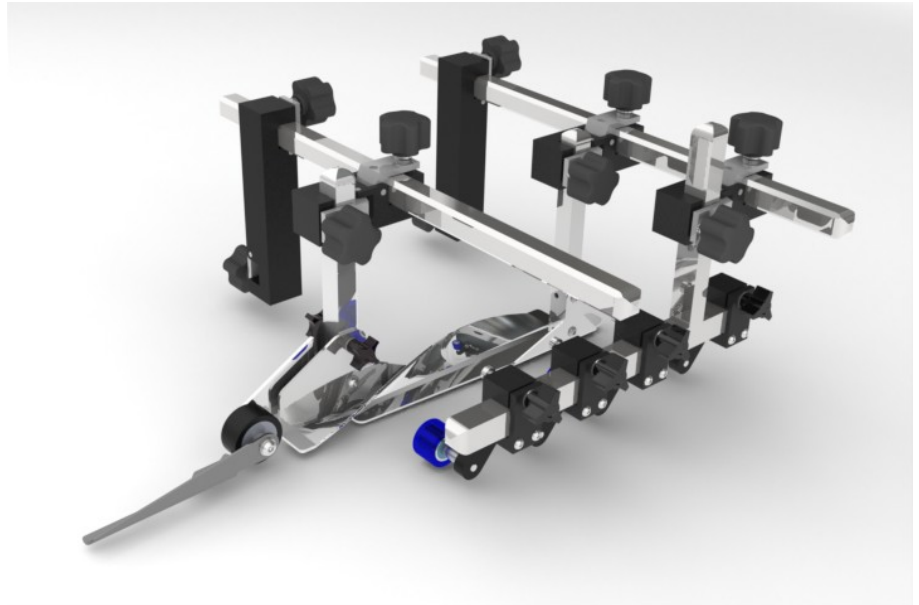

# Tab Plow Kits

Linemods Tab Plows  
Heavy 10 ga Stainless Steel  
Finished to mirror finish.

Moleskin **Never** Needed

Kit Contents:

- (4) Nip Wheels
- (1) Wheel Hanger Bar
- (1) Tab Plow
- (1) Small Sword
- + All components to mount to VMC  
Attachment bars

Linemods Right Tab Kit (700-044)

Linemods Left Tab Kit (700-043)

For “Internal Tabs” we offer a diverter module (700-019) – Controlled by 24VDC signal