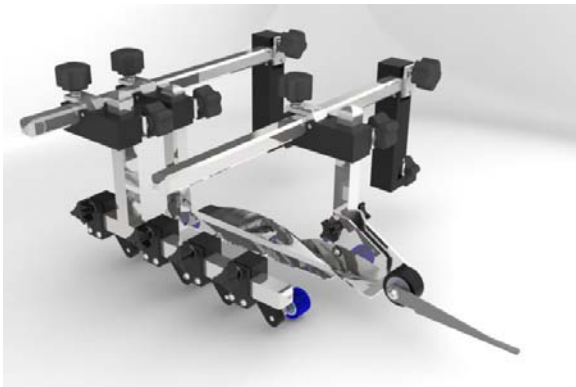

# Tab Plow Kits

Linemods Tab Plows  
Heavy 10 ga Stainless Steel  
Finished to mirror finish.

Moleskin **Never** Needed

Kit Contents:

- (4) Nip Wheels
- (1) Wheel Hanger Bar
- (1) Tab Plow
- (1) Small Sword
- + All components to mount to VMC  
Attachment bars

Linemods Right Tab Kit (700-044)

Linemods Left Tab Kit (700-043)

For “Internal Tabs” we offer a diverter module (700-019) – Controlled by 24VDC signal